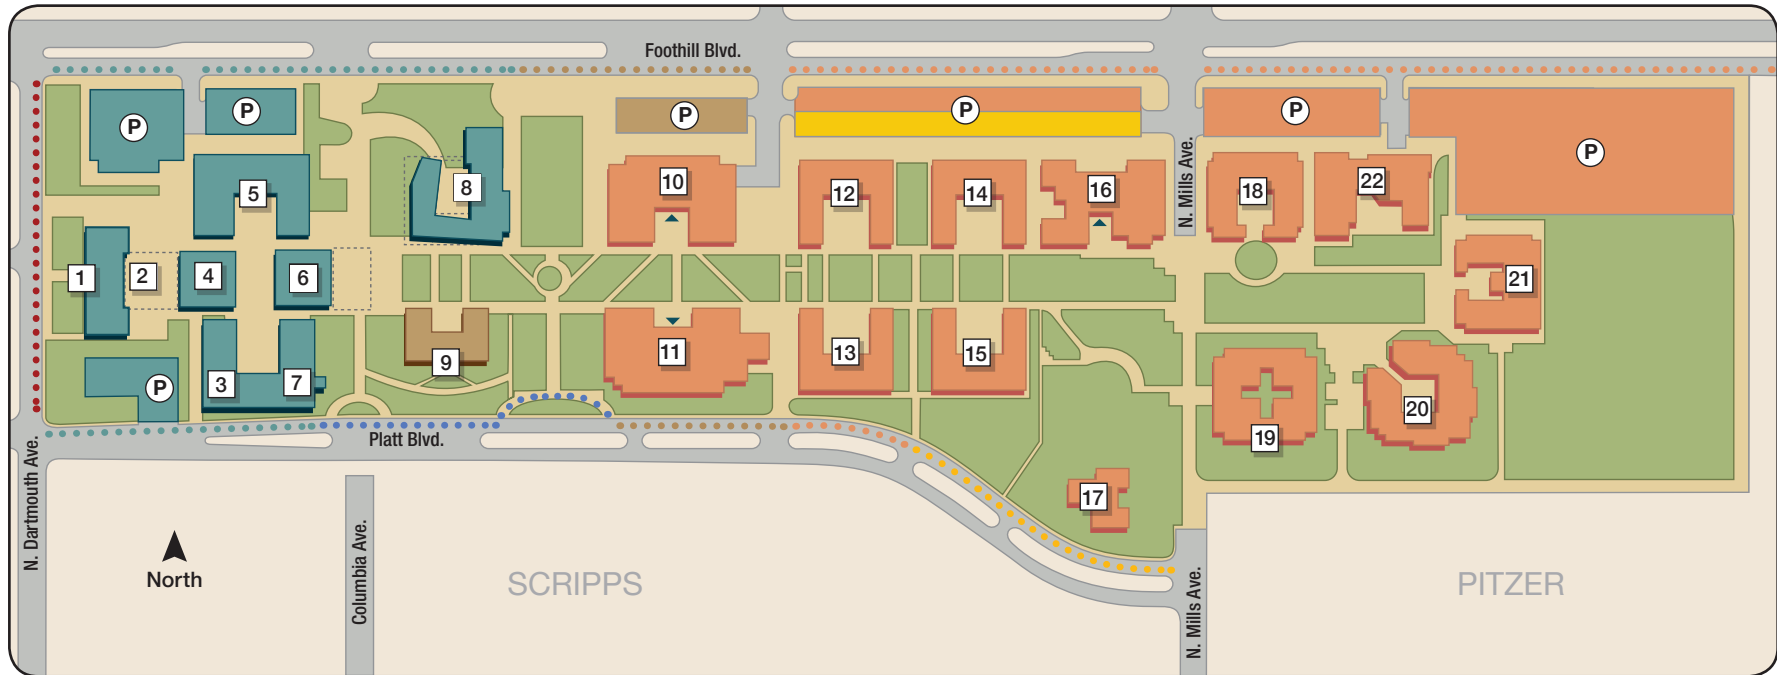

Harvey Mudd College Parking Directory

(P) Harvey Mudd community parking only. Public parking available on Platt Blvd. and Foothill Blvd.

Parking Directory Legend

- Parking for faculty and staff in Parsons, Olin, Beckman, Keck, Jacobs, Galileo, Sprague, and the Shanahan Center
- Parking for staff in Kingston Hall
- Parking for faculty and staff in the Shanahan Center, Kingston Hall, Hoch-Shanahan, Platt, and students and visitors with parking passes
- Parking for Harvey Mudd visitors only
- Parking not permitted by Harvey Mudd constituents per agreement with the city of Claremont
- Student parking only

Academic Buildings

- F.W. Olin Science Center 1
- Beckman Hall (basement level) 2
- W.M. Keck Laboratories 3
- Norman F. Sprague Center 4
- Parsons Engineering Building 5
- Galileo Hall (basement level) 6
- Jacobs Science Center 7
- R. Michael Shanahan Center for Teaching and Learning 8

Campus Support Buildings

- Kingston Hall 9
- Joseph B. Platt Campus Center 10
- Hoch-Shanahan Dining Commons 11
- Ronald and Maxine Linde Activities Center 16
- Garrett House (private) 17

Residence Halls

- South Hall/Marks Residence Hall 12
- West Hall 13
- North Hall 14
- East Hall/Mildred E. Mudd Hall 15
- Frederick and Susan Sontag Residence Hall 18
- J.L. Atwood Residence Hall 19
- Case Residence Hall 20
- Ronald and Maxine Linde Residence Hall 21
- The Wayne and Julie Drinkward Residence Hall 22