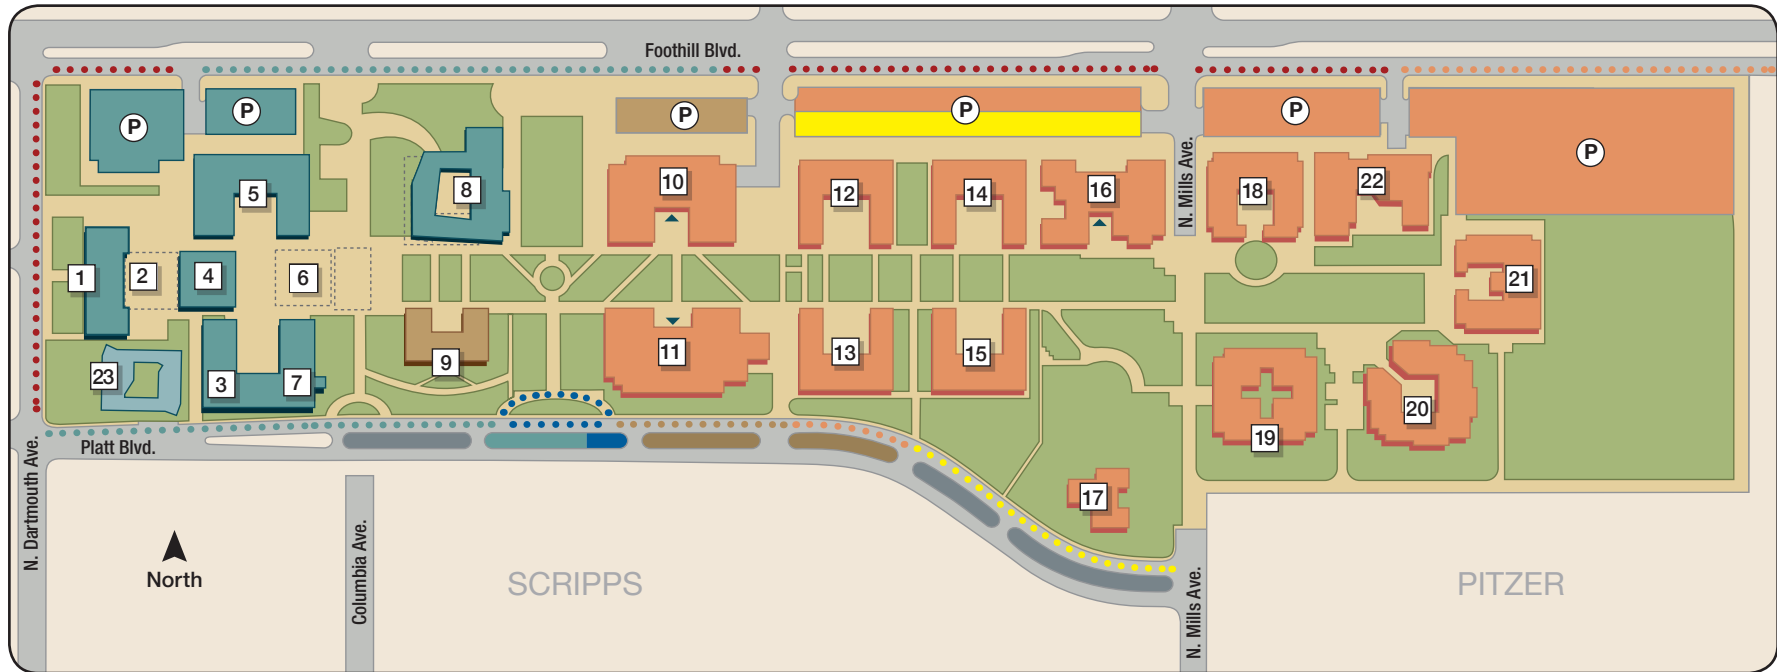

Harvey Mudd College Parking Directory

P Harvey Mudd community parking only. Public parking available on Platt Blvd. and Foothill Blvd.

Parking Directory Legend

- Parking for faculty and staff in Parsons, Olin, Beckman, Keck, Jacobs, Galileo, Sprague, and the Shanahan Center
- Parking for staff in Kingston Hall
- Parking for faculty and staff in the Shanahan Center, Kingston Hall, Hoch-Shanahan, Platt, and students and visitors with parking passes
- Parking for Harvey Mudd visitors only
- Parking not permitted by Harvey Mudd constituents per agreement with the city of Claremont
- Student parking only
- Parking for Scripps College

Academic Buildings

- F.W. Olin Science Center 1
- Beckman Hall (basement level) 2
- W.M. Keck Laboratories 3
- Norman F. Sprague Center 4
- Parsons Engineering Building 5
- Galileo Hall (basement level) 6
- Jacobs Science Center 7
- R. Michael Shanahan Center for Teaching and Learning
- Scott A. McGregor Computer Computer Science Center 23

Campus Support Buildings

- Kingston Hall 9
- Joseph B. Platt Campus Center 10
- Hoch-Shanahan Dining Commons 11
- Ronald and Maxine Linde Activities Center 16
- Garrett House (private) 17

Residence Halls

- South Hall/Marks Residence Hall 12
- West Hall 13
- North Hall 14
- East Hall/Mildred E. Mudd Hall 15
- Frederick and Susan Sontag Residence Hall 18
- J.L. Atwood Residence Hall 19
- Case Residence Hall 20
- Ronald and Maxine Linde Residence Hall 21
- The Wayne and Julie Drinkward Residence Hall 22