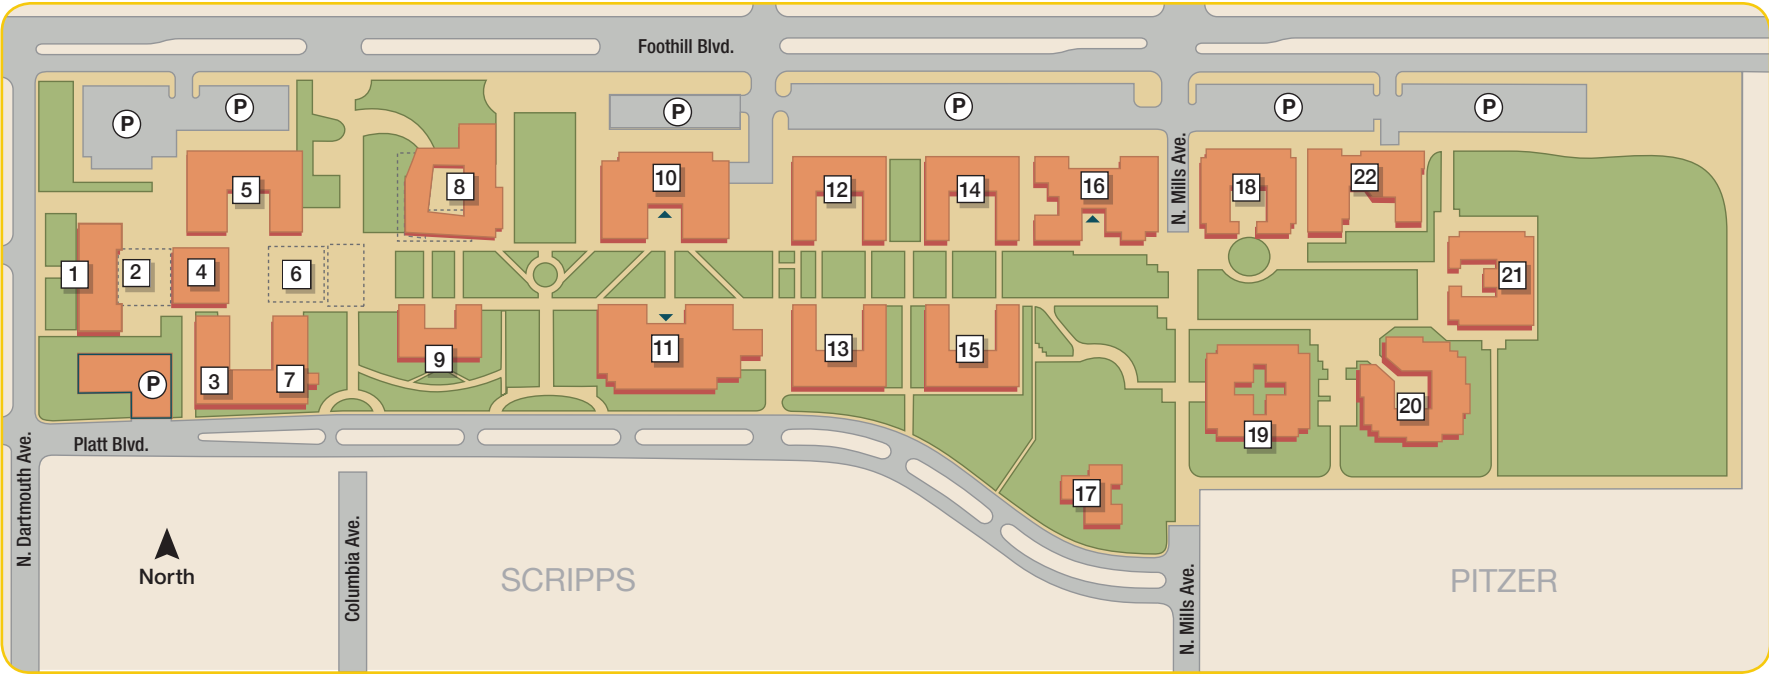

Harvey Mudd College Directory

(P) Harvey Mudd community parking only. Public parking available on Platt Blvd. and Foothill Blvd.

Academic Buildings

- F.W. Olin Science Center 1
- Beckman Hall (basement level) 2
- W.M. Keck Laboratories 3
- Norman F. Sprague Center 4
- Parsons Engineering Building 5
- Galileo Hall (basement level) 6
- Jacobs Science Center 7
- R. Michael Shanahan Center for Teaching and Learning 8

Campus Support Buildings

- Kingston Hall 9
- Joseph B. Platt Campus Center 10
- Hoch-Shanahan Dining Commons 11
- Ronald and Maxine Linde Activities Center 16
- Garrett House (private) 17

Residence Halls

- South Hall/Marks Residence Hall 12
- West Hall 13
- North Hall 14
- East Hall/Mildred E. Mudd Hall 15
- Frederick and Susan Sontag Residence Hall 18
- J.L. Atwood Residence Hall 19
- Case Residence Hall 20
- Ronald and Maxine Linde Residence Hall 21
- The Wayne and Julie Drinkward Residence Hall 22