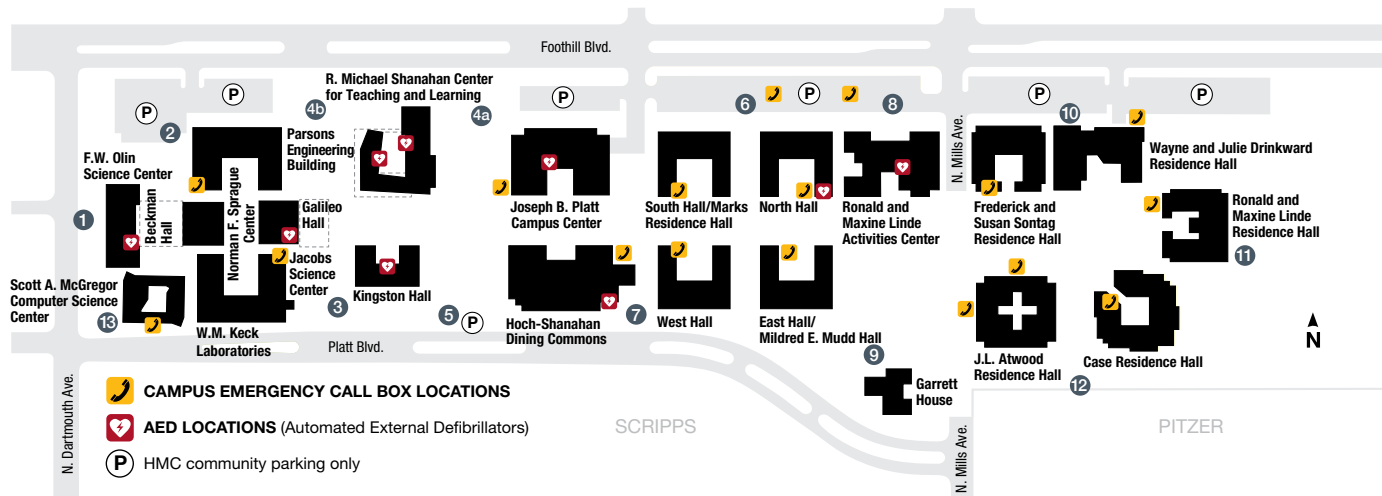

# HMC Building And Residence Hall Evacuation Sites

## Evacuate to nearest location

BUILDING/LOCATION	EVACUATION SITE	BUILDING/LOCATION	EVACUATION SITE	BUILDING/LOCATION	EVACUATION SITE
Olin	1	Platt Campus Center	4a	Sontag Hall	10
Scott A. McGregor Computer Science Center	1 13	R. Michael Shanahan Center for Teaching and Learning	4a 4b	East Hall	9
Parsons	2	Kingston	5	Garrett House	9
Sprague	2	South and North Halls	6	Linde Hall	11
Galileo	3	Hoch-Shanahan Dining Commons	5 7	Atwood Hall	12
Jacobs, Keck	3	West Hall	7	Case Hall	12
Beckman	3	Linde Activities Center	8	Wayne and Julie Drinkward Residence Hall	10