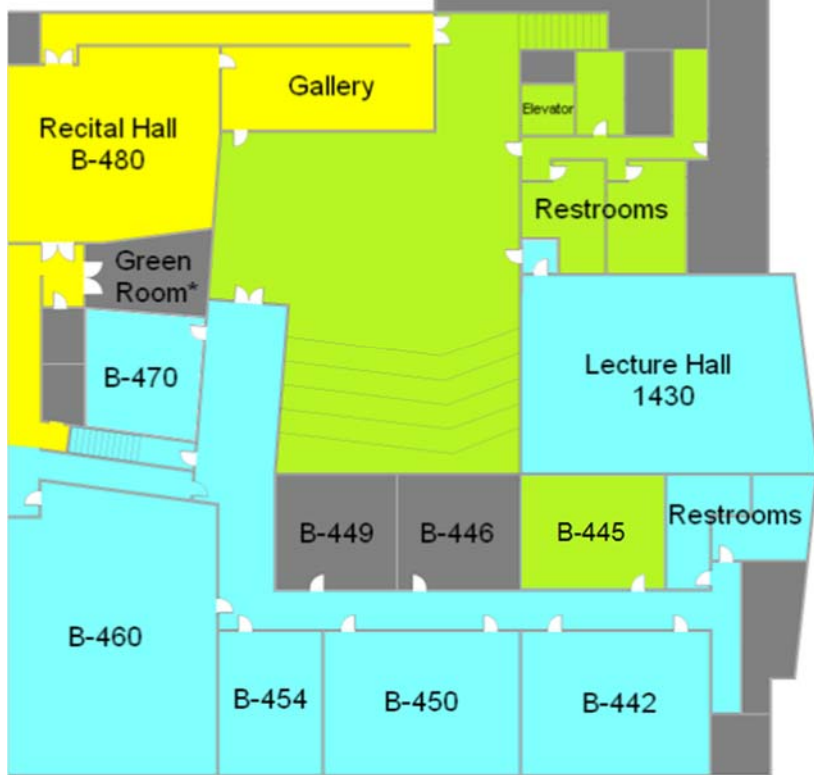

Shanahan Access for Students

Basement

Second Floor

First Floor

Third Floor

Color	Hours
Grey	No Access
Yellow	8:00 am - 5:00 pm Monday - Friday
Orange	Writing Center (see Wendy Menefee-Libey for hours)
Cyan	7:00 am - 10:00 pm Monday - Friday
Green	24/7 Access (Multiple Parties are Encouraged to Use Simultaneously)