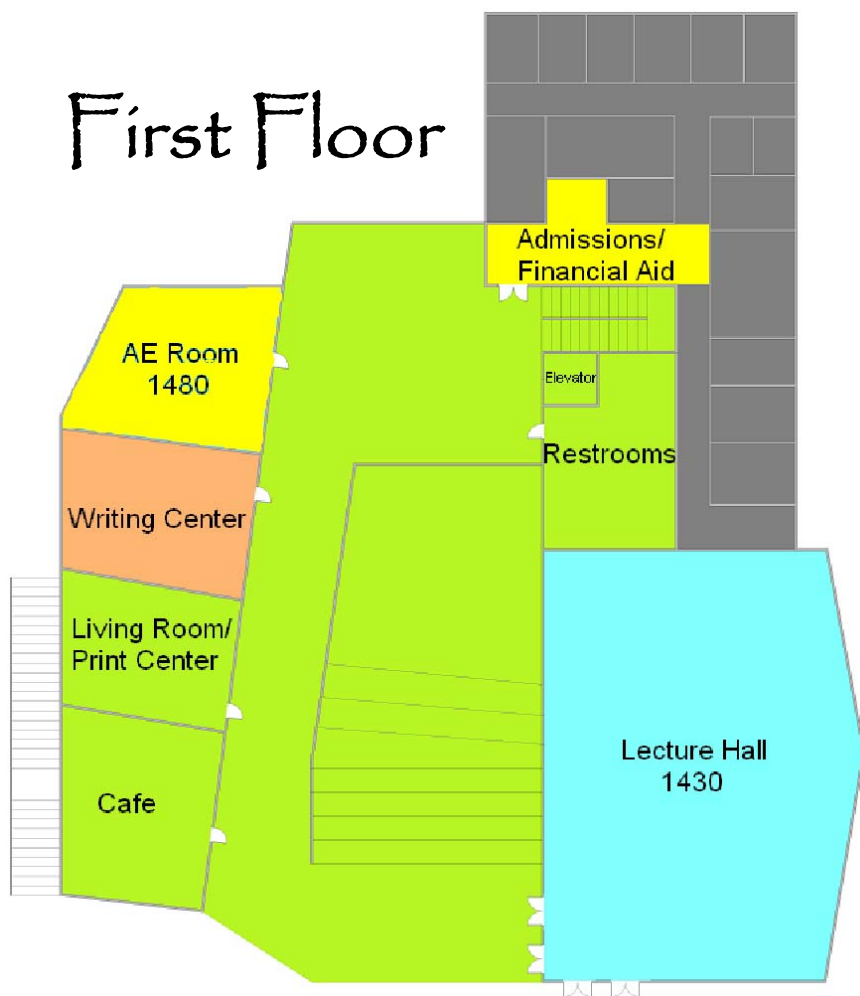

Shanahan Access for Students

Basement

Second Floor

First Floor

Third Floor

Color	Hours
Grey	No Access
Yellow	8:00 am - 5:00 pm Monday - Friday
Orange	Writing Center (see Wendy Menefee-Libey for hours)
Cyan	7:00 am - 10:00 pm Monday - Friday
Green	24/7 Access (Multiple Parties are Encouraged to Use Simultaneously)