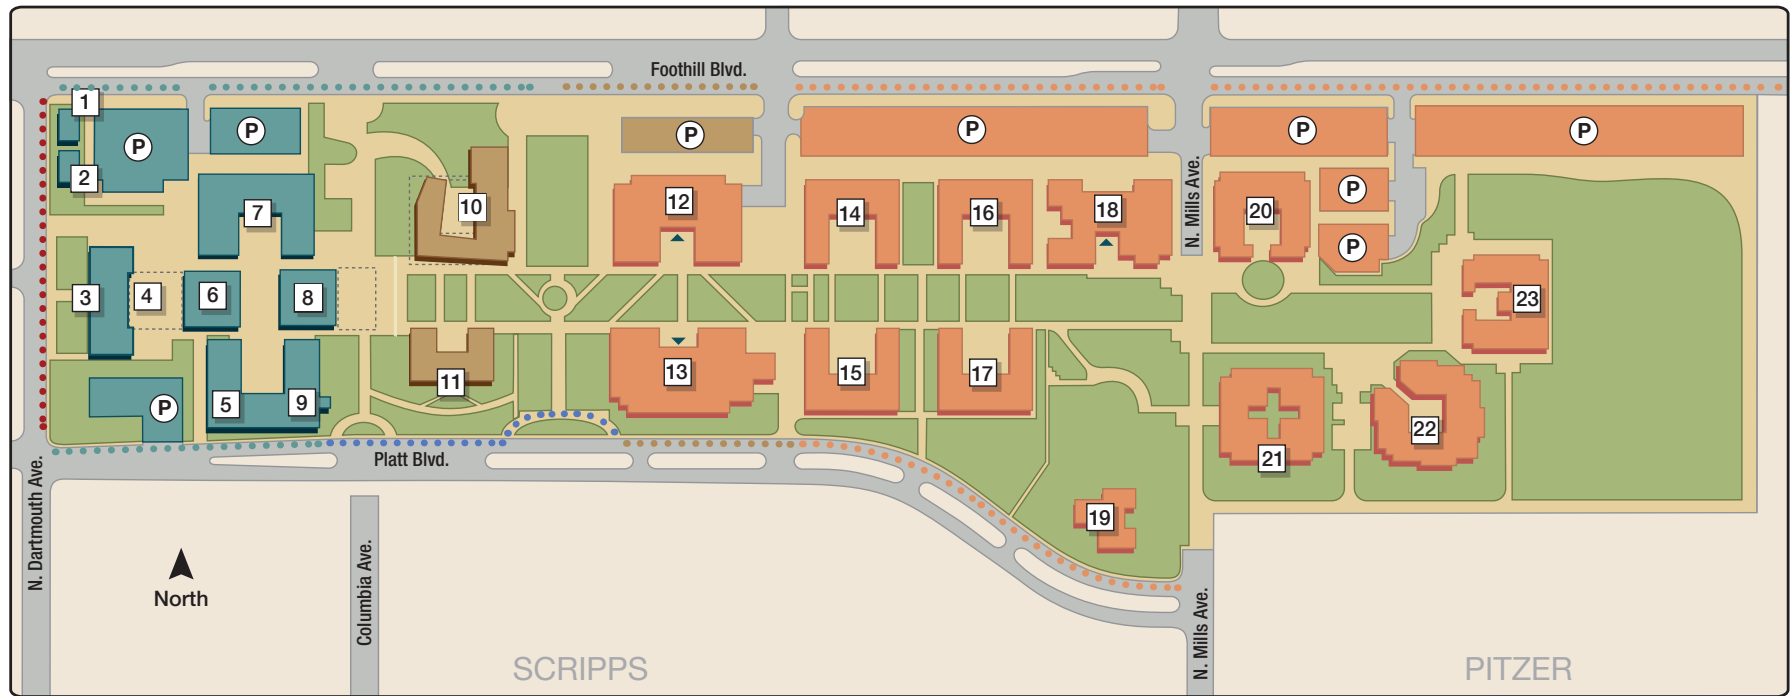

Harvey Mudd College Parking Directory

(P) HMC community parking only. Public parking available on Platt Blvd. and Foothill Blvd.

Parking Directory Legend

- Parking for Faculty and Staff in Parsons, Olin, Beckman, Keck, Jacobs, Galileo and Sprague, and Faculty in the Shanahan Center
- Parking for Staff in the Shanahan Center and Kingston Hall
- Parking for Faculty & Staff in the Shanahan Center, Kingston Hall, Hoch-Shanahan, Platt, All Students & Visitors with parking passes
- Parking for HMC Visitors Only
- Parking not permitted by HMC constituents per agreement with the City of Claremont

Academic Buildings

- Dartmouth Classroom North 1
- Dartmouth Classroom South 2
- F.W. Olin Science Center 3
- Beckman Hall (basement level) 4
- W.M. Keck Laboratories 5
- Norman F. Sprague Center 6
- Parsons Engineering Building 7
- Galileo Hall (basement level) 8
- Jacobs Science Center 9
- R. Michael Shanahan Center for Teaching and Learning 10

Campus Support Buildings

- Kingston Hall 11
- Joseph B. Platt Campus Center 12
- Hoch-Shanahan Dining Commons 13
- Ronald and Maxine Linde Activities Center 18
- Garrett House (private) 19

Residence Halls

- South Hall/Marks Residence Hall 14
- West Hall 15
- North Hall 16
- East Hall/Mildred E. Mudd Hall 17
- Frederick and Susan Sontag Residence Hall 20
- J.L. Atwood Residence Hall 21
- Case Residence Hall 22
- Ronald and Maxine Linde Residence Hall 23