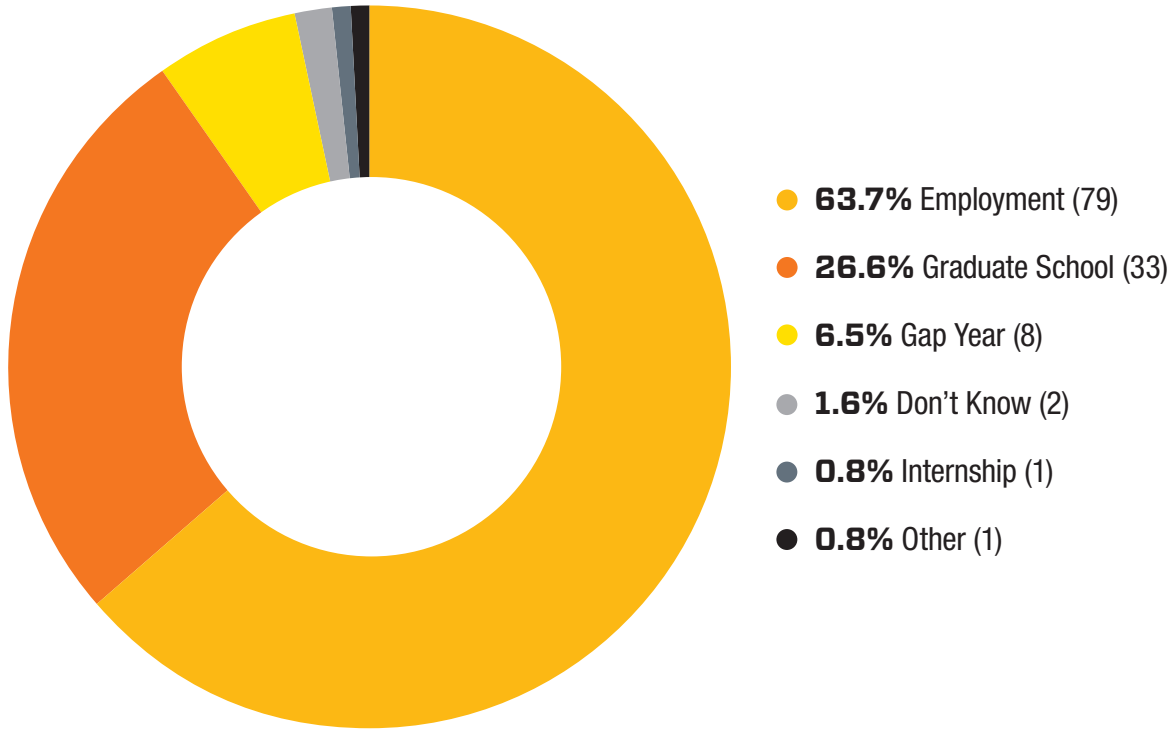

Class of 2021 Senior Outcomes

Student Affairs
Office of Career Services

Plans for Fall 2021

124 valid responses/180 Students (69% response rate)

Please note that this survey was conducted in May 2021 after graduation due to the COVID-19 pandemic. Survey results, including response rates, were likely impacted by a number of pandemic-related factors.