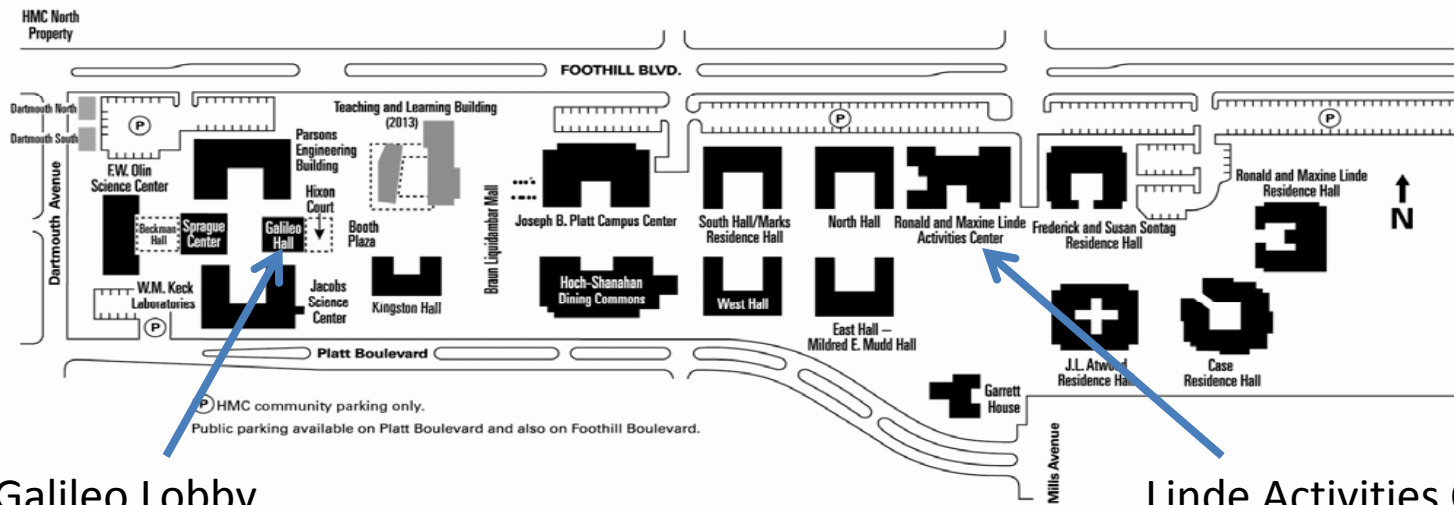

AEDs on HMC Campus

Galileo Lobby

AED unit located on south wall.

Linde Activities Center

AED unit located on north wall in main entry area.